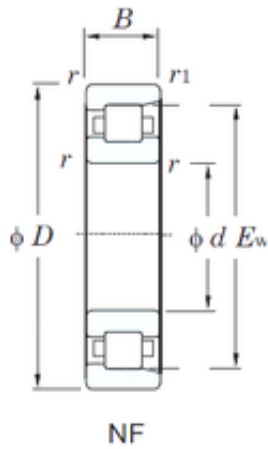

Bearing Driveshaft do Brasil

170 mm x 310 mm x 52 mm KOYO NF234
cylindrical roller bearings

Bearing No. NF234

Size	170x310x52 mm
Bore Diameter	170 mm
Outer Diameter	310 mm
Width	52 mm
d	170 mm
D	310 mm
Ew	272 mm
B	52 mm
C	52 mm
r min.	4 mm
r1 min.	4 mm
Weight	18.4 Kg
Basic dynamic load rating (C)	475 kN
Basic static load rating (C0)	637 kN
(Grease) Lubrication Speed	1900 r/min
Bearing No.	NF234
r(min)	4
r1(min)	4
Cr	596
C0r	637
Cu	78.4
Grease lub.	1900
Oil lub.	2300
Fw	-
d1	-

NF234 Bearing 2D drawings and 3D CAD models

Bearing Driveshaft do Brasil

B1	-
B2	-
da(min)	186
db(min)	-
db(max)	-
dc(min)	-
dd(min)	-
Da(max)	-
Db(max)	294
Db(min)	280
ra(max)	3
rb(max)	3
(Refer.)Mass(kg)	19.1